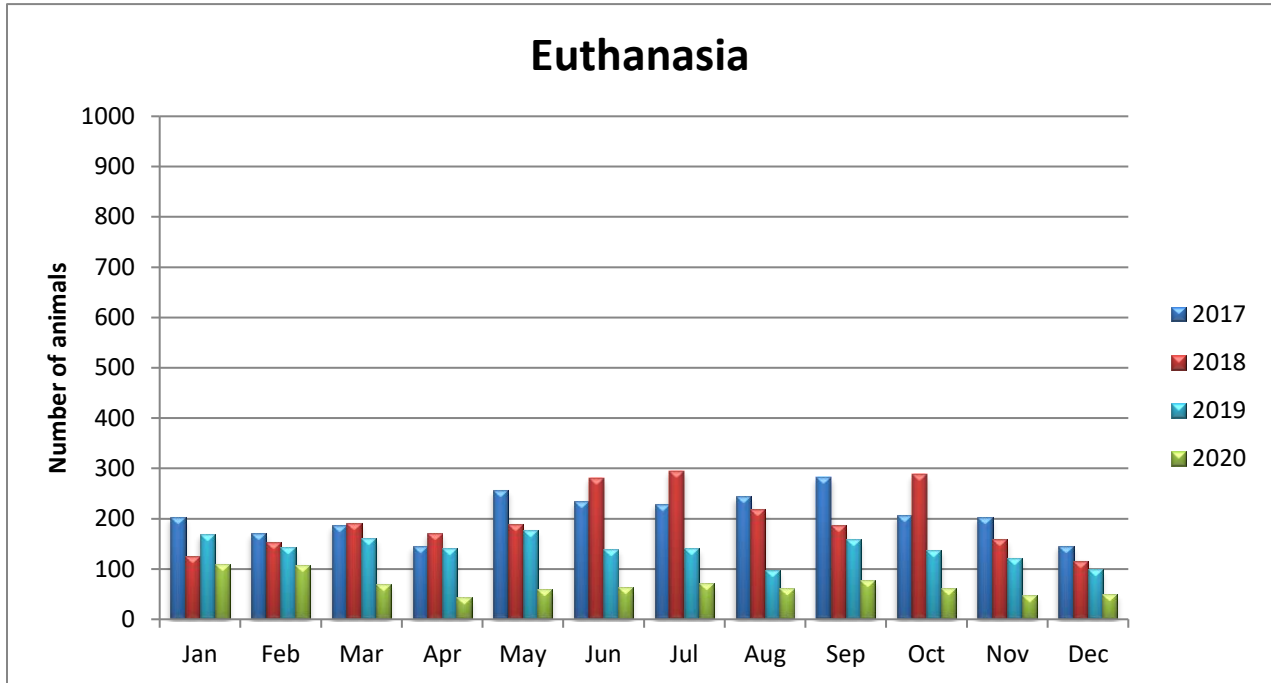

Euthanasia Monthly Comparison

Incoming animals may be euthanized for space, health or temperament. We also provide owner requested euthanasia to the public.

Wake County Animal Center Statistical Report

This report shows the current report month statistics and compares fiscal year to date statistics for the current fiscal year and the prior three fiscal years.

Date Range: July 1, 2020 - December 31, 2020						Date Prepared: 01/15/20				
	YTD FY18	%	YTD FY19	%	YTD FY20	%	YTD FY21	%	MTD FY21	%
Intake Dog	2393		2608		2755		1319		132	
Intake Cat	2746		2673		2862		1744		298	
Intake Other	203		344		307		164		26	
Intake Total	5342		5625		5924		3227		456	
Adoption Dog	910	38.0%	971	37.2%	1129	41.0%	542	41.1%	93	70.5%
Adoption Cat	1193	43.4%	1141	42.7%	1343	46.9%	937	53.7%	141	47.3%
Adoption Other	70	34.5%	112	32.6%	81	26.4%	37	22.6%	13	50.0%
Adoption Total	2178	40.8%	2228	39.6%	2553	43.1%	1516	47.0%	247	54.2%
Transfer Dog	572	23.9%	649	24.9%	724	26.3%	396	30.0%	70	53.0%
Transfer Cat	728	26.5%	688	25.7%	1053	36.8%	526	30.2%	52	17.4%
Transfer Other	74	36.5%	143	41.6%	153	49.8%	74	45.1%	0	0.0%
Transfer Total	1374	25.7%	1510	26.8%	1930	32.6%	996	30.9%	122	26.8%
Reclaim Dog	562	23.5%	572	21.9%	648	23.5%	346	26.2%	74	56.1%
Reclaim Cat	73	2.7%	159	5.9%	151	5.3%	38	2.2%	5	1.7%
Reclaim Other	14	6.9%	5	1.5%	5	1.6%	5	3.0%	0	0.0%
Reclaim Total	649	12.1%	672	11.9%	774	13.1%	389	12.1%	79	17.3%
Euth Dog	349	14.6%	371	14.2%	253	9.2%	170	12.9%	27	20.5%
Euth Cat	926	33.7%	832	31.1%	451	15.8%	151	8.7%	16	5.4%
Euth Other	36	17.7%	65	18.9%	51	16.6%	46	28.0%	7	26.9%
Euth Total	1311	24.5%	1269	22.6%	755	12.7%	367	11.4%	50	11.0%

	Total	%
Change in intake from FY20 to FY21	-2697	-46%
Change in adoptions from FY20 to FY21	-1037	-41%
Change in transfers from FY20 to FY21	-934	-48%
Change in euthanasia from FY20 to FY21	-388	-51%
Change in total cat live releases FY20 to FY21	-1046	-41.1%
Change in total dog live releases FY20 to FY21	-1217	-48.7%