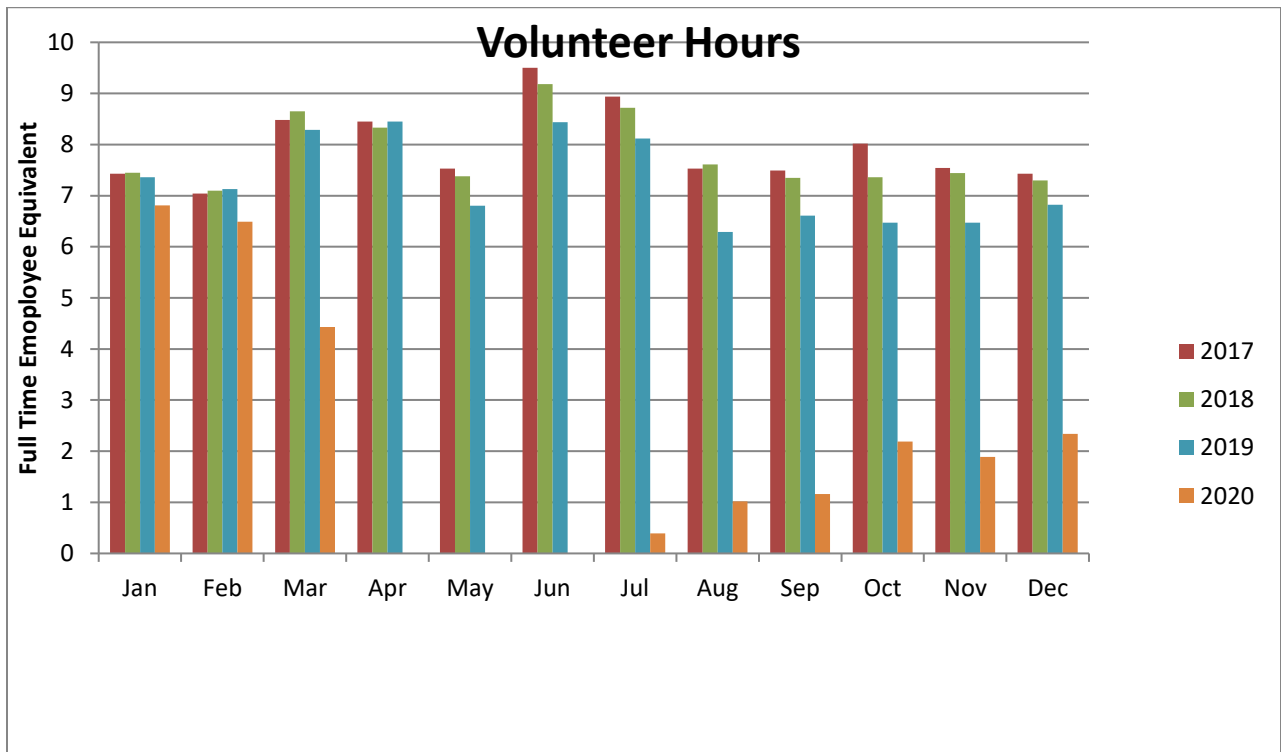

Wake County Animal Center Volunteer Program

Volunteers are an integral part of the Enrichment Program for the Wake County Animal Center. Their roles include dog walking, socialization of the animals, assisting at off-site events, cat cuddling and promoting our animals in the community, to just name a few.

To learn more about volunteering at the Wake County Animal Center, please visit our Volunteer Page on our website at: <http://www.wakegov.com/pets/volunteer>

Not everyone can come to the Animal Center to interact with our animals directly. If this is you, you can support our Animal Center by raising community awareness of the animals for adoption at the Wake County Animal Center, collecting donations of treats from your local community or making financial donations to support our Enrichment Program, advanced medical care and other needs of the animals in our care. More information can be found at: <http://www.wakegov.com/pets/donations>

Due to the COVID-19 pandemic, the full WCAC Volunteer Program was partially suspended during the month of December 2020. We were able to have limited volunteer activity to assist with animal enrichment.