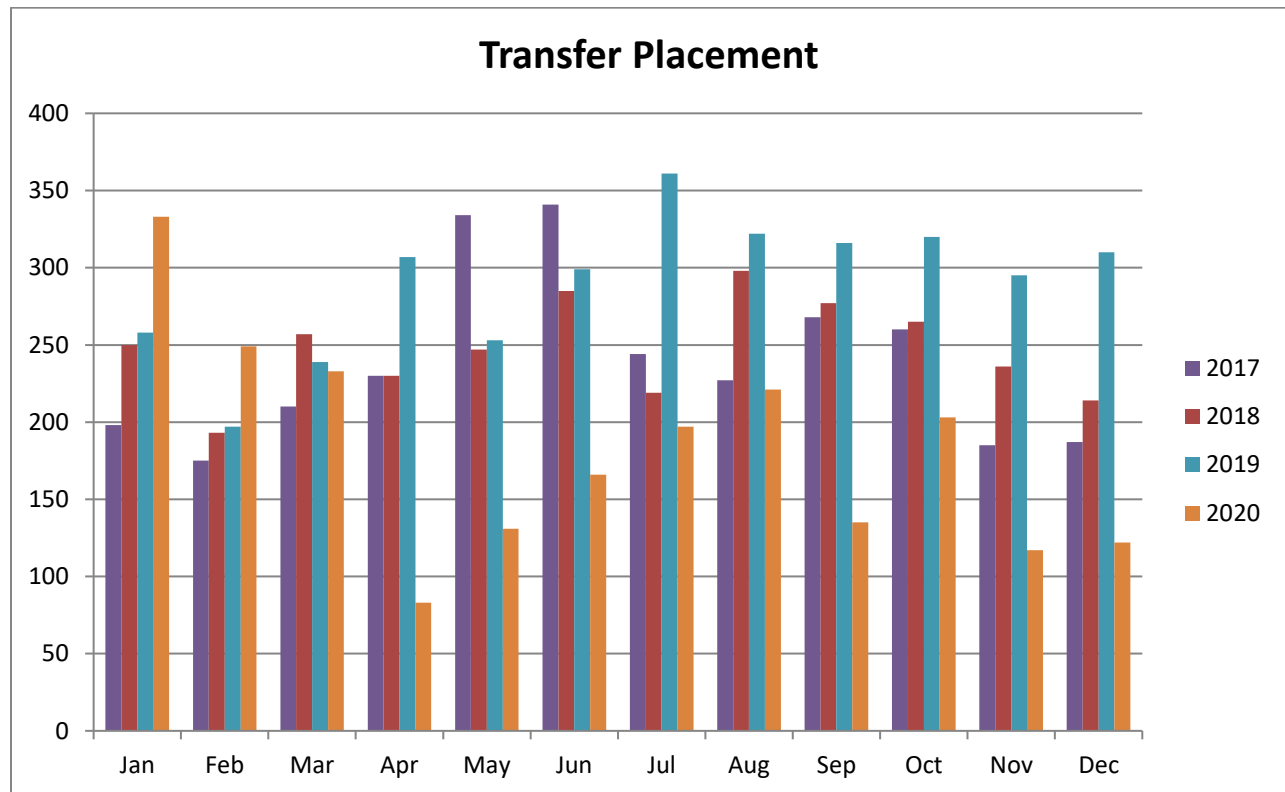

Wake County Animal Center Transfer Program

Transfer Partners pull animals from the Wake County Animal Center into their rescue programs. Our Transfer Partners are both near and far. We are fortunate to have many Transfer Partners to help us with placement of our animals, some that need extensive socialization, training or medical care. They enable us to save more lives.

To learn more about becoming a Transfer Partner for the Wake County Animal Center, please visit Transfer Program Page on our website at:

<http://www.wakegov.com/pets/transfer>

During December, 2020, 122 animals were transferred out of the Wake County Animal Center to our Transfer Partners.

Thank you to all of our Transfer Partners that pulled animals from the Wake County Animal Center in December, 2020. Every single transfer is important!