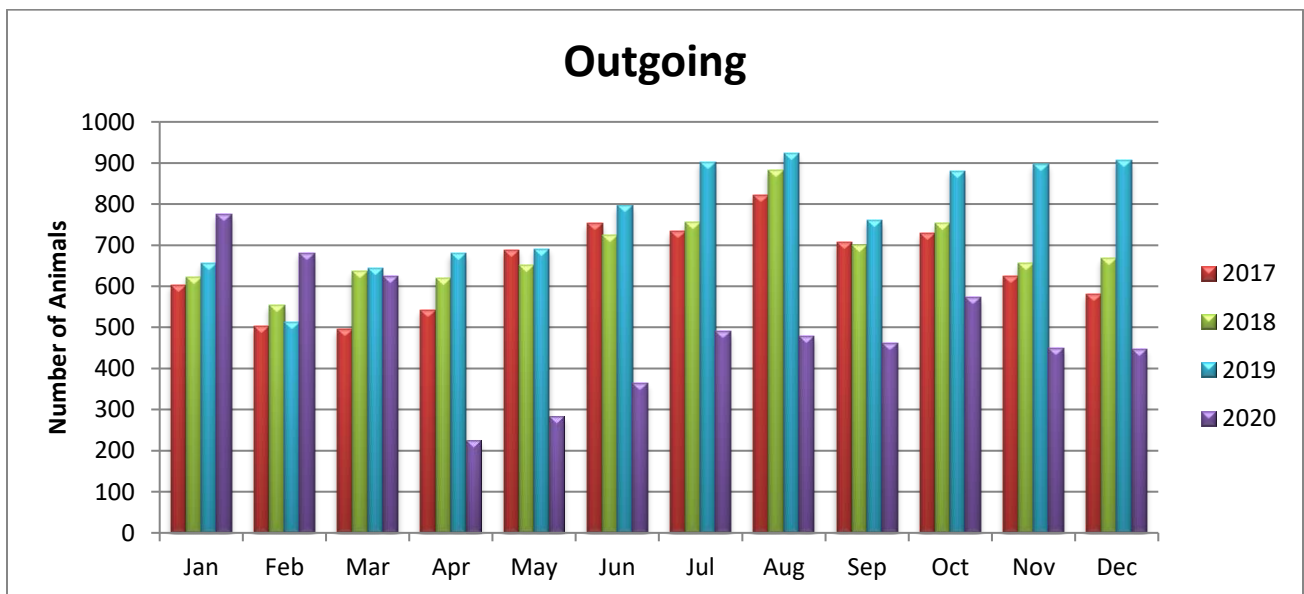

Outgoing Animals Monthly Comparison

Outgoing animals include: adoption, reclaim to owner, transfer to transfer partner