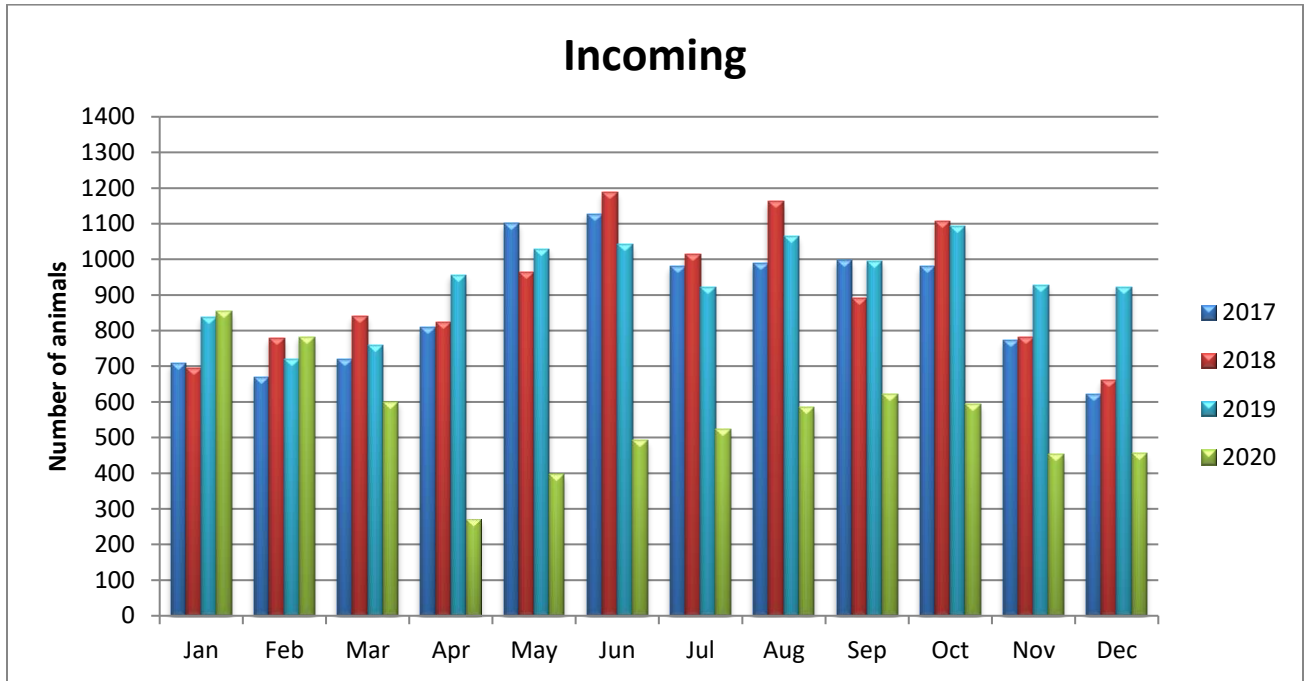

Incoming Animals Monthly Comparison

Incoming animals include all animals that enter the Wake County Animal Center either through our front desk or by Animal Control.