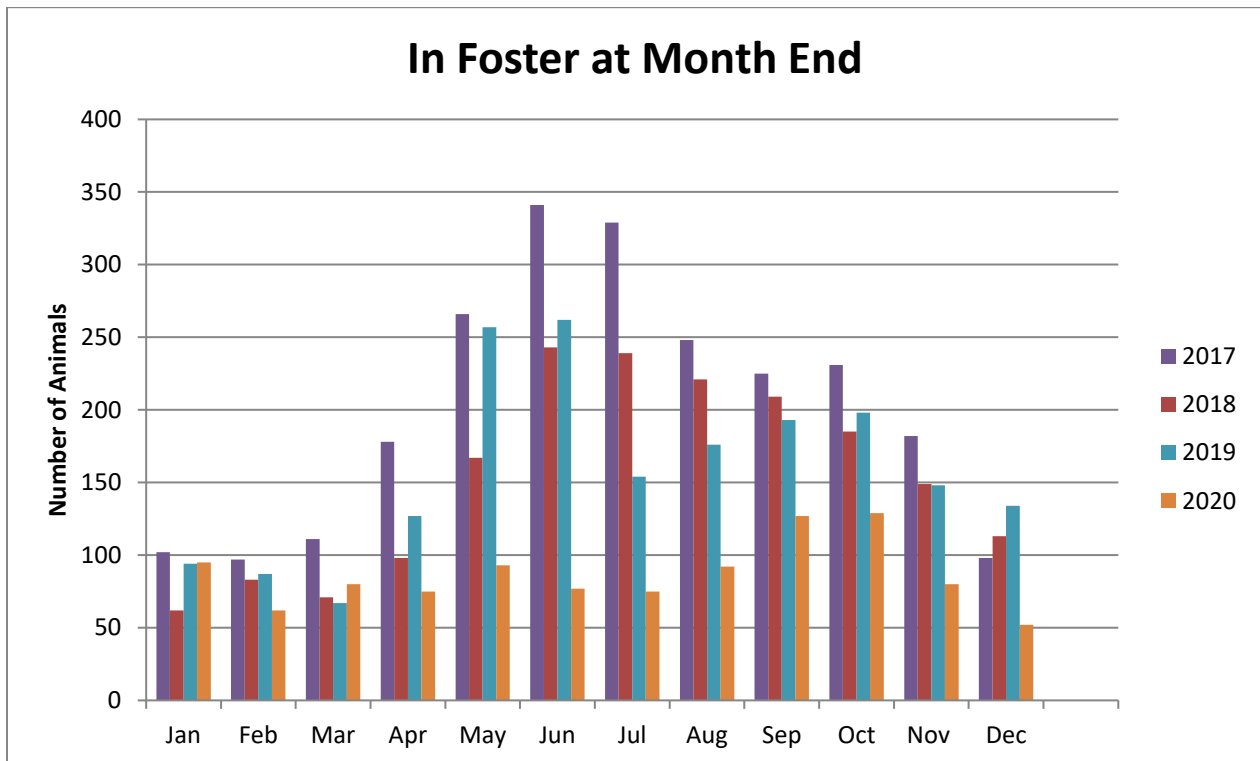

Wake County Animal Center Foster Program

Foster parents are crucial to the lifesaving efforts of the Wake County Animal Center. Foster parents save two lives when they choose to foster – the foster they welcome into their home as well as the pet who just got that spot in our facility. Fosters take on our neediest animals – our bottle feeder kittens, pets that need a kind hand for socialization, as well as our animals that need ongoing medical care. Foster parents provide a loving home that enables these pets to find their forever home.

To learn more about becoming a Foster parent at the Wake County Animal Center, please visit our Foster Page on our website at: <http://www.wakegov.com/pets/foster>

At the end of December, 2020, there were 52 animals in foster care. Animals in foster care that are available for adoption can be found on our Adoption Gallery at: <http://www.wakegov.com/pets/adoptions>