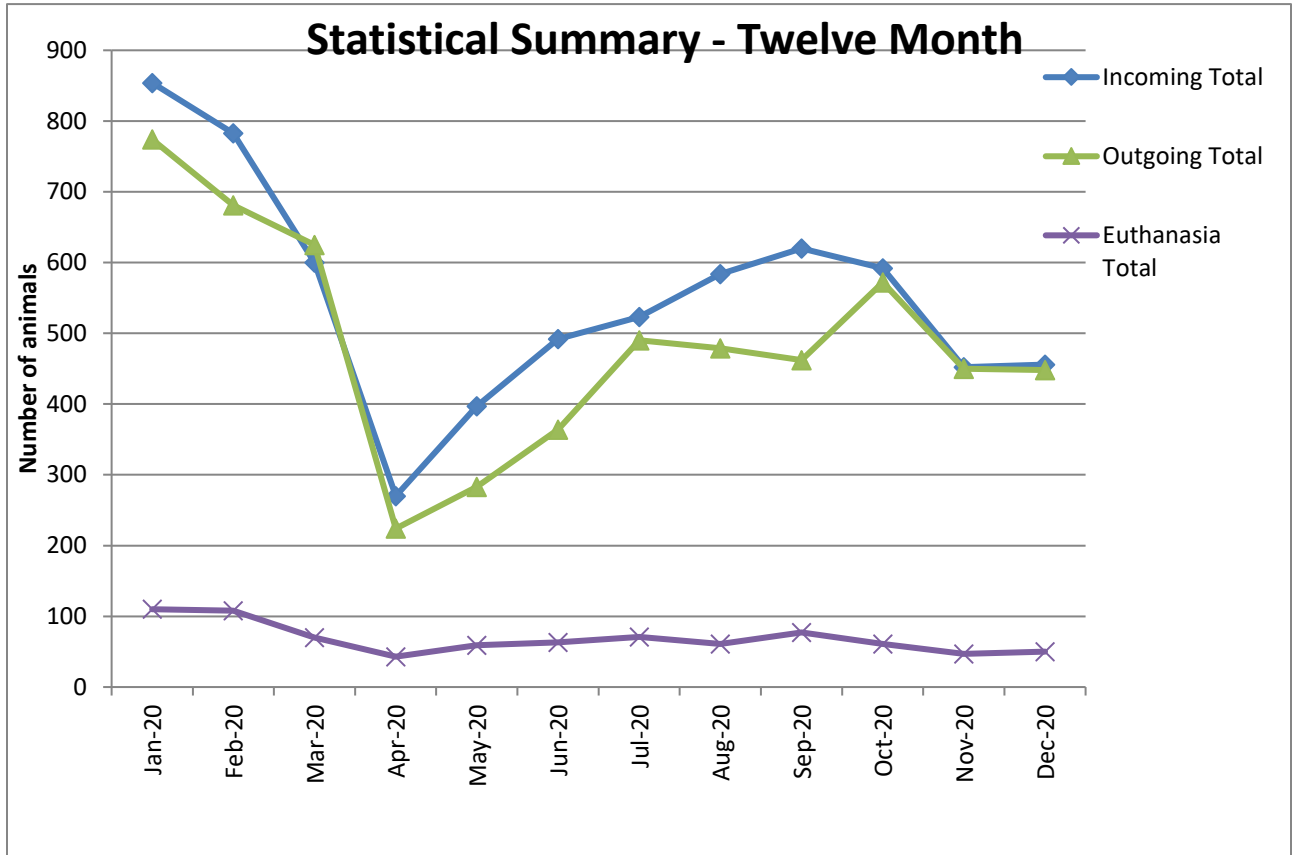

## Animal Center Statistical Summary

This chart compares all of our incoming animals, outgoing animals (which includes adoption, reclaim by owner and transfer to transfer partners) and euthanasia.