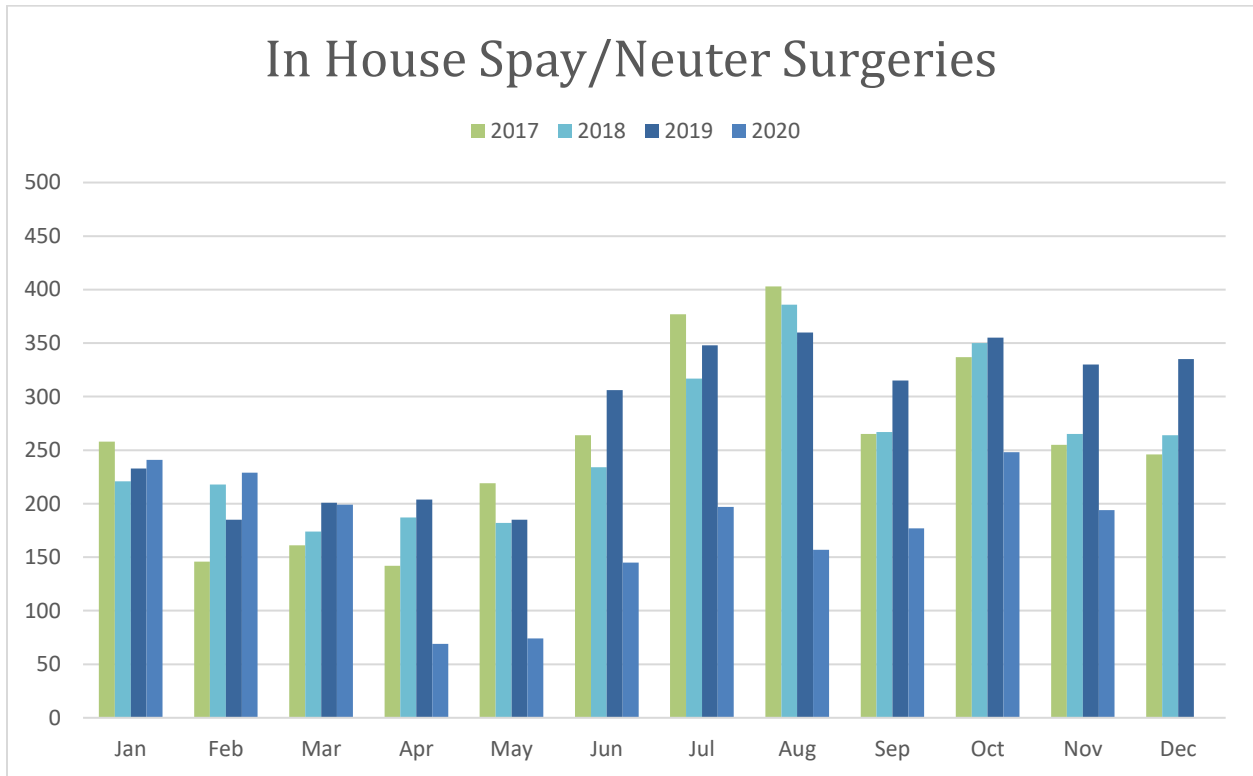

Wake County Animal Center Veterinary Program

Our Veterinary Program consists of a Chief Veterinarian, a Contract Surgeon and four veterinary technicians. This team is responsible for the overall medical care of all animals within the Wake County Animal Center.

Pet overpopulation is a major issue. One way to address this issue is to have your pets spayed or neutered. All dogs and cats adopted from the Wake County Animal Center are spayed or neutered prior to entering their new homes.

During December, 2020, 196 spay/neuter surgeries were performed at the Wake County Animal Center.