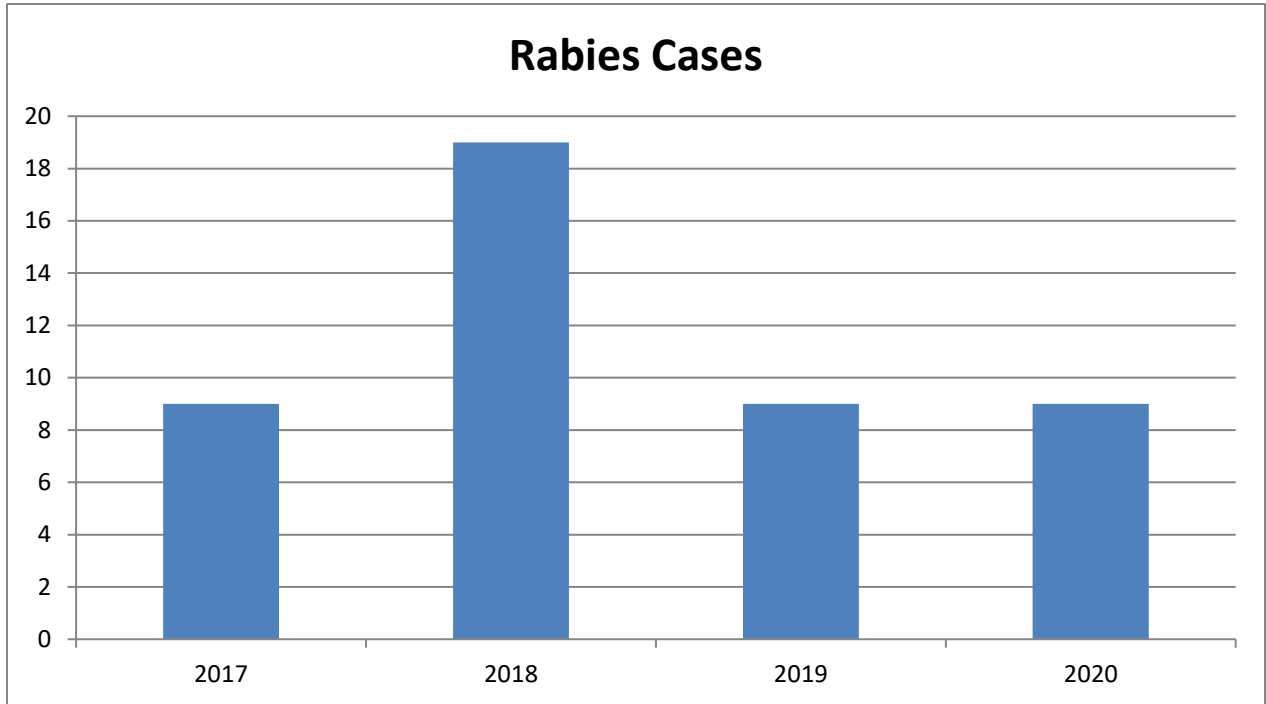

**Wake County Rabies Statistics**

During December 2020, there were 0 confirmed cases of rabies in Wake County. There have been a total of 9 confirmed cases of rabies in Wake County since January 1, 2020.